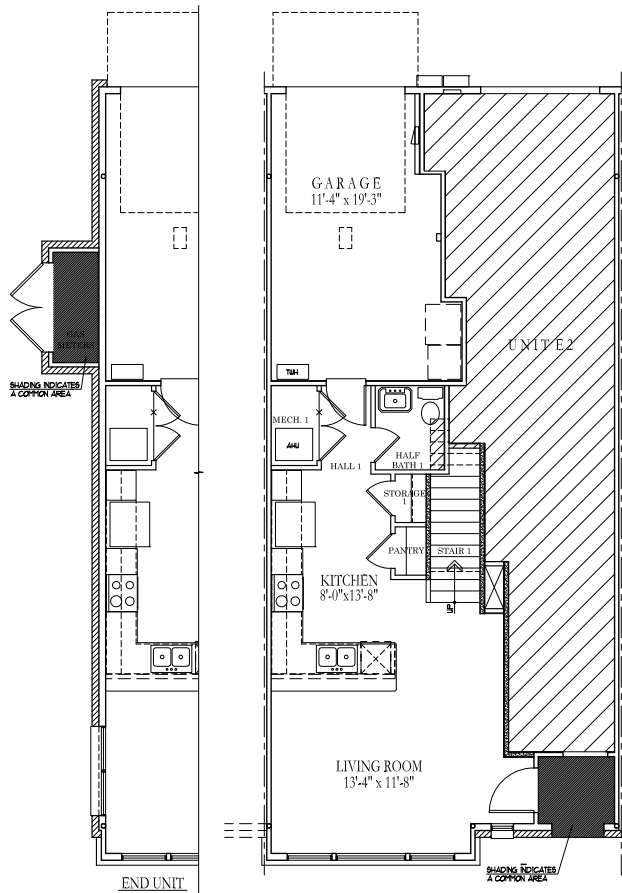

The Neighborhood

OF LIBBIE MILL - MIDTOWN

THE SYDNEY STANDARD FLOOR PLANS

1,531 sq. ft.

STANDARD FIRST FLOOR PLAN

STANDARD SECOND FLOOR PLAN

Learn more and sign up for updates at libbiemill.com

This information is deemed reliable but not guaranteed. All details, dimensions, square footage and illustrations are approximate and may vary from actual plans and specifications.