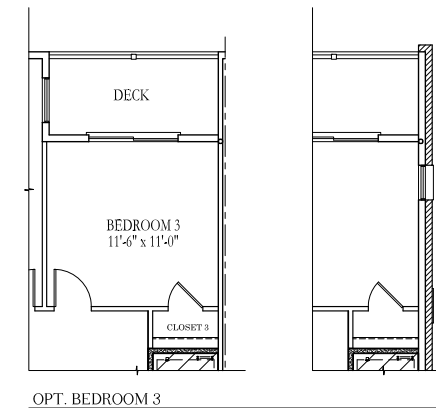

The Neighborhood

OF LIBBIE MILL - MIDTOWN

THE SYDNEY STANDARD FLOOR PLANS

1,531 sq. ft.

STANDARD FIRST FLOOR PLAN

STANDARD SECOND FLOOR PLAN

Learn more and sign up for updates at libbiemill.com

This information is deemed reliable but not guaranteed. All details, dimensions, square footage and illustrations are approximate and may vary from actual plans and specifications.