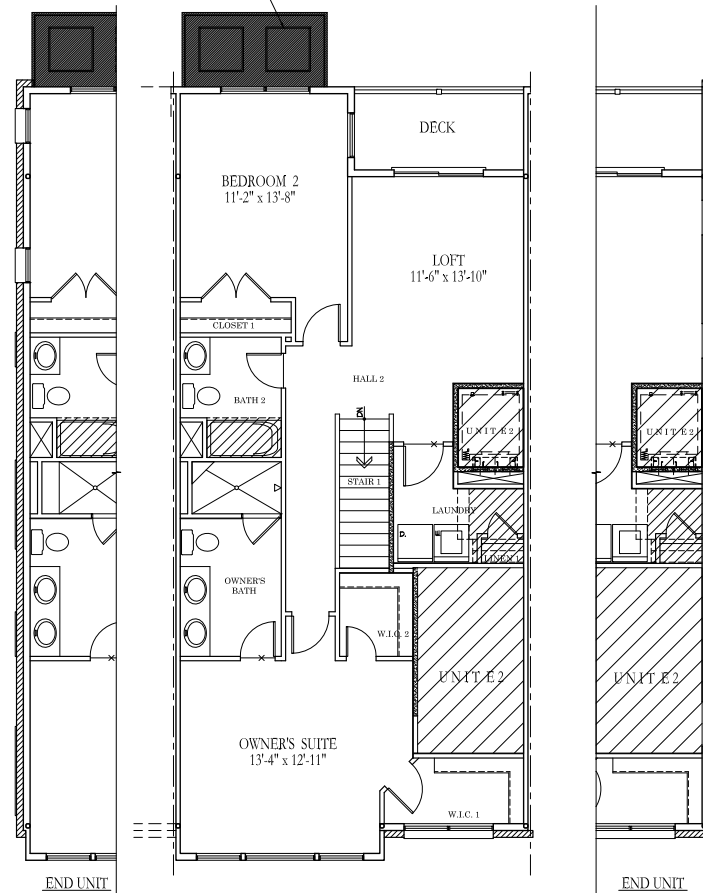

The Neighborhood

OF LIBBIE MILL - MIDTOWN

THE SYDNEY STANDARD FLOOR PLANS

1,531 sq. ft.

STANDARD FIRST FLOOR PLAN

STANDARD SECOND FLOOR PLAN

Learn more and sign up for updates at libbiemill.com

This information is deemed reliable but not guaranteed. All details, dimensions, square footage and illustrations are approximate and may vary from actual plans and specifications.