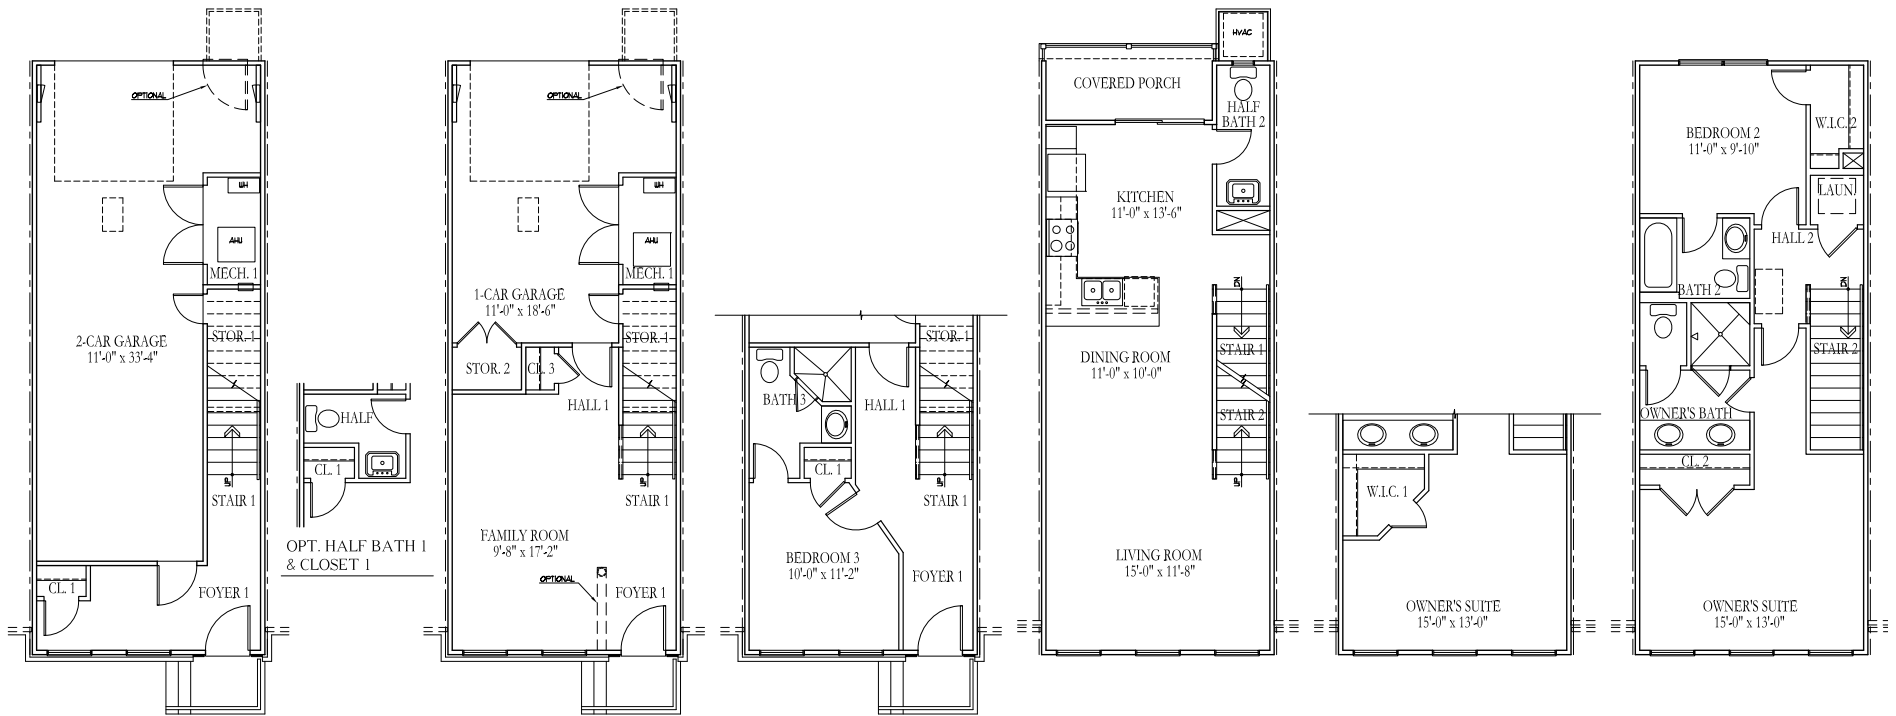

# THE GRACE

1,342 sq. ft.

FIRST FLOOR PLAN

ALT. FIRST FLOOR PLAN

ALT. FIRST FLOOR PLAN W/  
OPT. BEDROOM & FULL BATH 3

SECOND FLOOR PLAN

OPT. W.I.C. 1

THIRD FLOOR PLAN

Learn more and sign up for updates at [libbiemill.com](http://libbiemill.com)

This information is deemed reliable but not guaranteed. All details, dimensions, square footage and illustrations are approximate and may vary from actual plans and specifications.